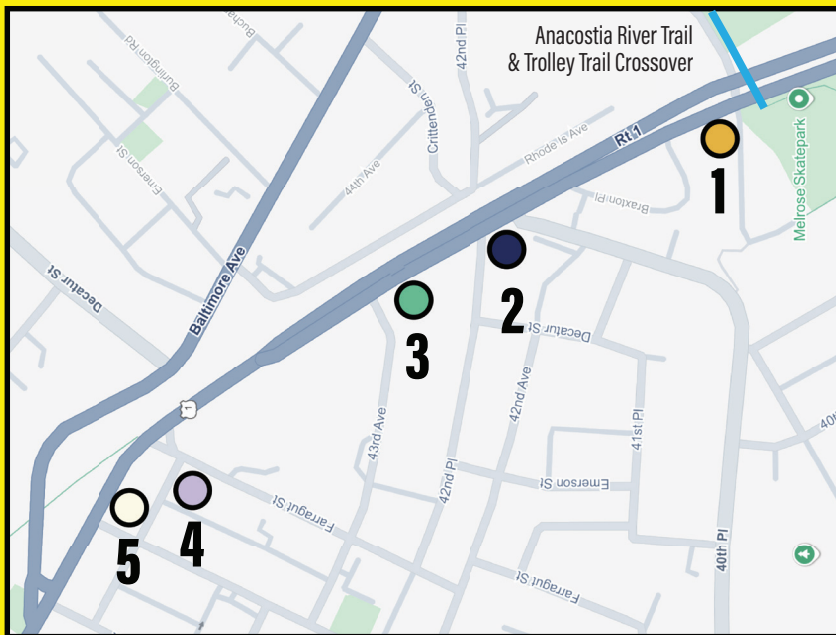

DONATIONS ACCEPTED :)

This Could Go Boom! is a 501(c)(3)

SATURDAY, JULY 26, 2025
11:00 am - 6:40 pm

FIND US ONLINE!
thiscouldgoboom.com
FB: @tcgboom
Insta: @thiscouldgoboom

VISIT OUR SATELLITE STAGES!

Travel from Bladensburg Waterfront Park
to the Satellite Stages
via Anacostia River Trail > Trolley Trail System

21min Walking // 8min via Bike // 5-8min Drive

THIS COULD GO BOOM!

MUSIC + CULTURE FEST 2025

EVENT MAP

SATURDAY, JULY 26, 2025
FREE Music All Day // 11am - 10pm

7 Stages // 35+ Artists // Local Vendors
Food Trucks // Family Activities // & more!

3. STREETCAR 82 BREWING STAGE
4824 Rhode Island Ave. Hyattsville, MD
7:00 - 10:00 pm

FESTIVAL AFTER PARTY
MUNDY
MAC N' TOSS

4. SOHY STATION STAGE
4328 Farragut St. Hyattsville, MD
1:15 - 3:55 pm

SHELLEY STAR & THE GALAXY
RAGDOLLZ
KINDA EVIL

5. SANGFROID DISTILLING STAGE
5130 Baltimore Ave. Hyattsville, MD
2:00 - 5:00 pm

ARI VOXX • BRASSIE
RONYA-LEE & THE LIGHT FACTORY
JOSHICA • MIRAJE • CYNTHIA MARIE