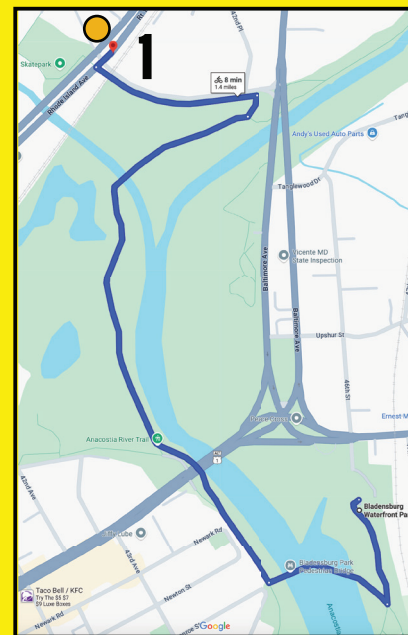

DONATIONS ACCEPTED :)

This Could Go Boom! is a 501(c)(3)

SATURDAY, JULY 26, 2025
11:00 am - 6:40 pm

FIND US ONLINE!
thiscouldgoboom.com
FB: @tcgboom
Insta: @thiscouldgoboom

VISIT OUR SATELLITE STAGES!

Travel from Bladensburg Waterfront Park
to the Satellite Stages
via Anacostia River Trail > Trolley Trail System

21min Walking // 8min via Bike // 5-8min Drive

THIS COULD GO BOOM!

MUSIC + CULTURE FEST 2025

EVENT MAP

SATURDAY, JULY 26, 2025
FREE Music All Day // 11am - 10pm

7 Stages // 35+ Artists // Local Vendors
Food Trucks // Family Activities // & more!